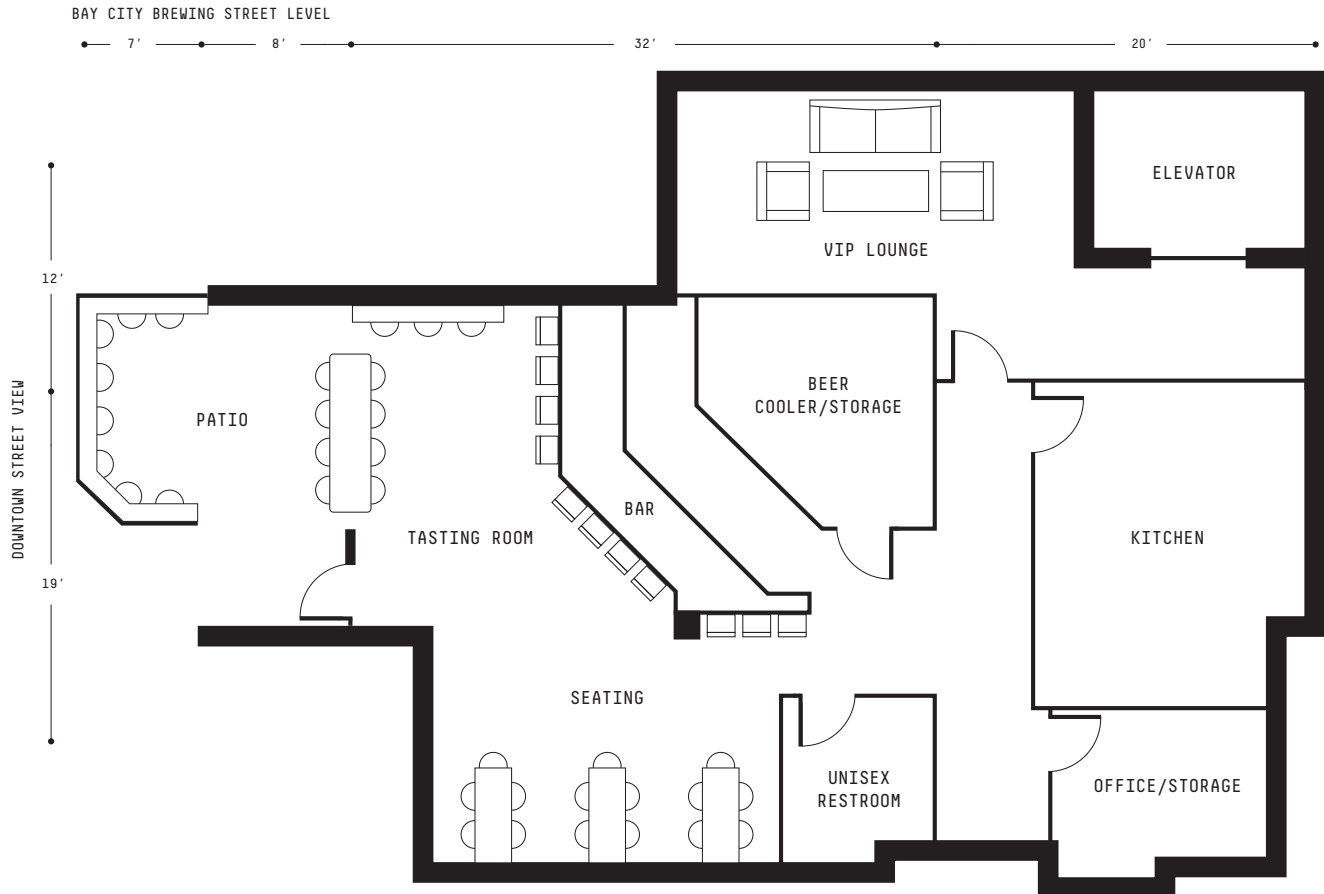

## SPECS

- Max Capacity: 175
- Indoor/Outdoor Space
- 3,000 SF Outdoor Rooftop
- 800 SF Indoor Conference Room

## AMENITIES

- Craft Beer, Wine and Wet Bar
- Dual Gas Firepits
- Built-In Outdoor Seating
- 5 Flat Screen TVs
- 180" and 120" High Definition Projection Screens
- PA System

## FURNITURE

- 8 Bar Front Seats
- 4 Outdoor Armchairs
- 2 Outdoor Sofas and Chairs
- 2 Chaise Lounges
- 50+ Barstools
- 10 Bar Height Tables

627 EIGHTH AVE  
SAN DIEGO, CA 92101

619.770.1844  
INFO@BAYCITYBREWINGCO.COM

## SPECS

- 1,500 Total SF
- Max Capacity: 50
- Indoor/Outdoor Space