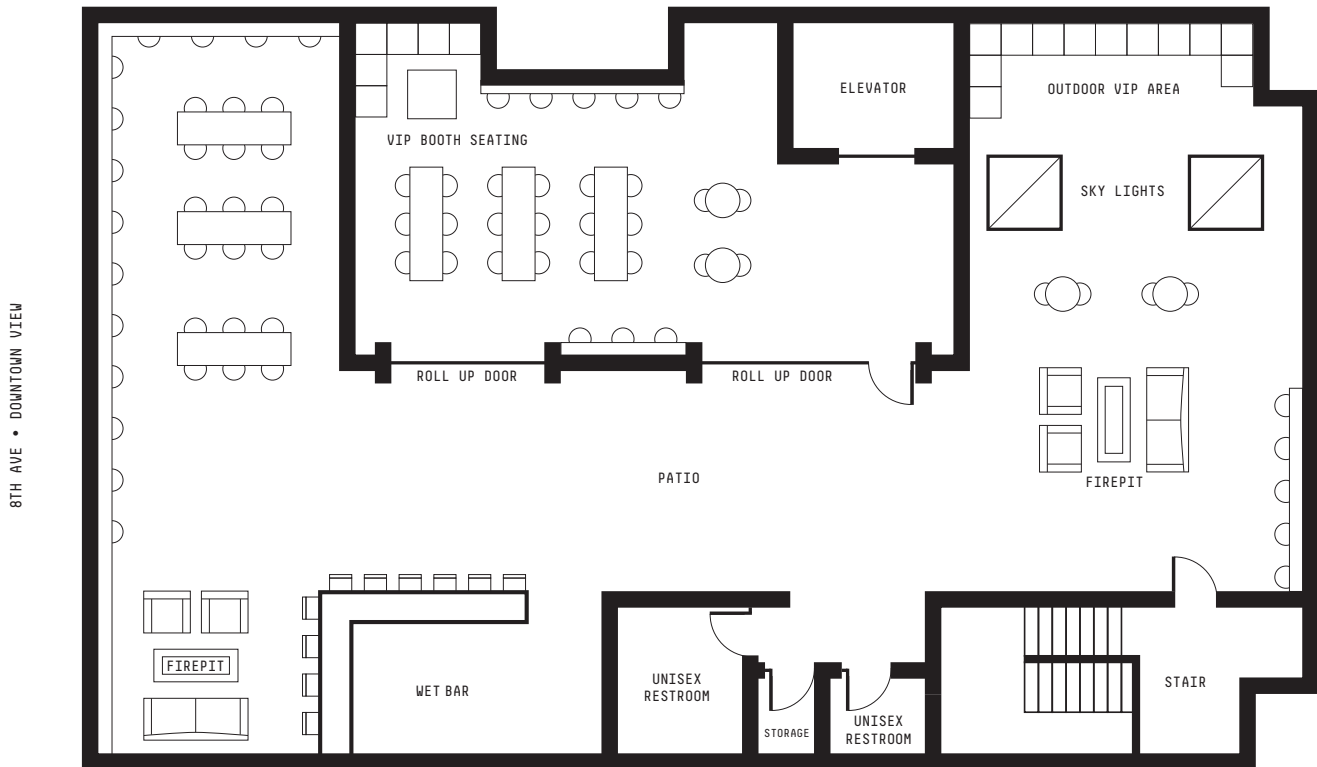

# BAY CITY BREWING ROOFTOP

The Bay City Rooftop Bar and Venue has a 3,000 SF rooftop space with an adjacent 800 SF indoor conference room. This beautifully restored historic building features a 175 person capacity with stunning downtown San Diego views in the heart of the East Village district.

## SPECS

- Max Capacity: 175
- Indoor/Outdoor Space
- 3,000 SF Outdoor Rooftop
- 800 SF Indoor Conference Room

## AMENITIES

- Craft Beer, Wine and Wet Bar
- Dual Gas Firepits
- Built-In Outdoor Seating
- 5 Flat Screen TVs
- 180" and 120" High Definition Projection Screens
- PA System